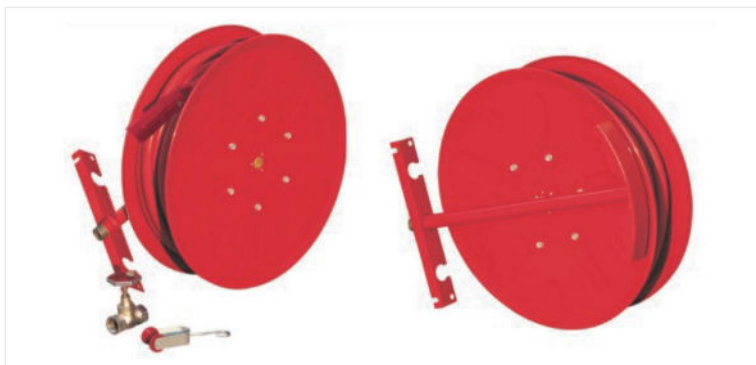

EN671 CE

+86 137 3840 4444

+86 574 6252 2288

info@EvolutionSafe.com

www.EvolutionFire.com

FIRE HOSE REEL

Evolution

FIRE FIGHTING • PPE • GAS CYLINDER

MODEL NO.	HOSE DIAMETER & LENGTH	TYPE
EVO-HR-SM-T0114-DN19-30	19mm x 30M	SWING MANUAL
EVO-HR-SA-T0114-DN19-30	19mm x 30M	SWING AUTOMATIC
EVO-HR-SM-T0114-DN25-30	25mm x 30M	SWING MANUAL
EVO-HR-SA-T0114-DN25-30	25mm x 30M	SWING AUTOMATIC

EN671 CE

MODEL NO.	HOSE DIAMETER & LENGTH	TYPE
EVO-HR-SM-T0116-DN25-30	25mm x 30M	SWING MANUAL
EVO-HR-SA-T0116-DN25-30	25mm x 30M	SWING AUTOMATIC
EVO-HR-SM-T0116-DN19-30	19mm x 30M	SWING MANUAL
EVO-HR-SA-T0116-DN19-30	19mm x 30M	SWING AUTOMATIC